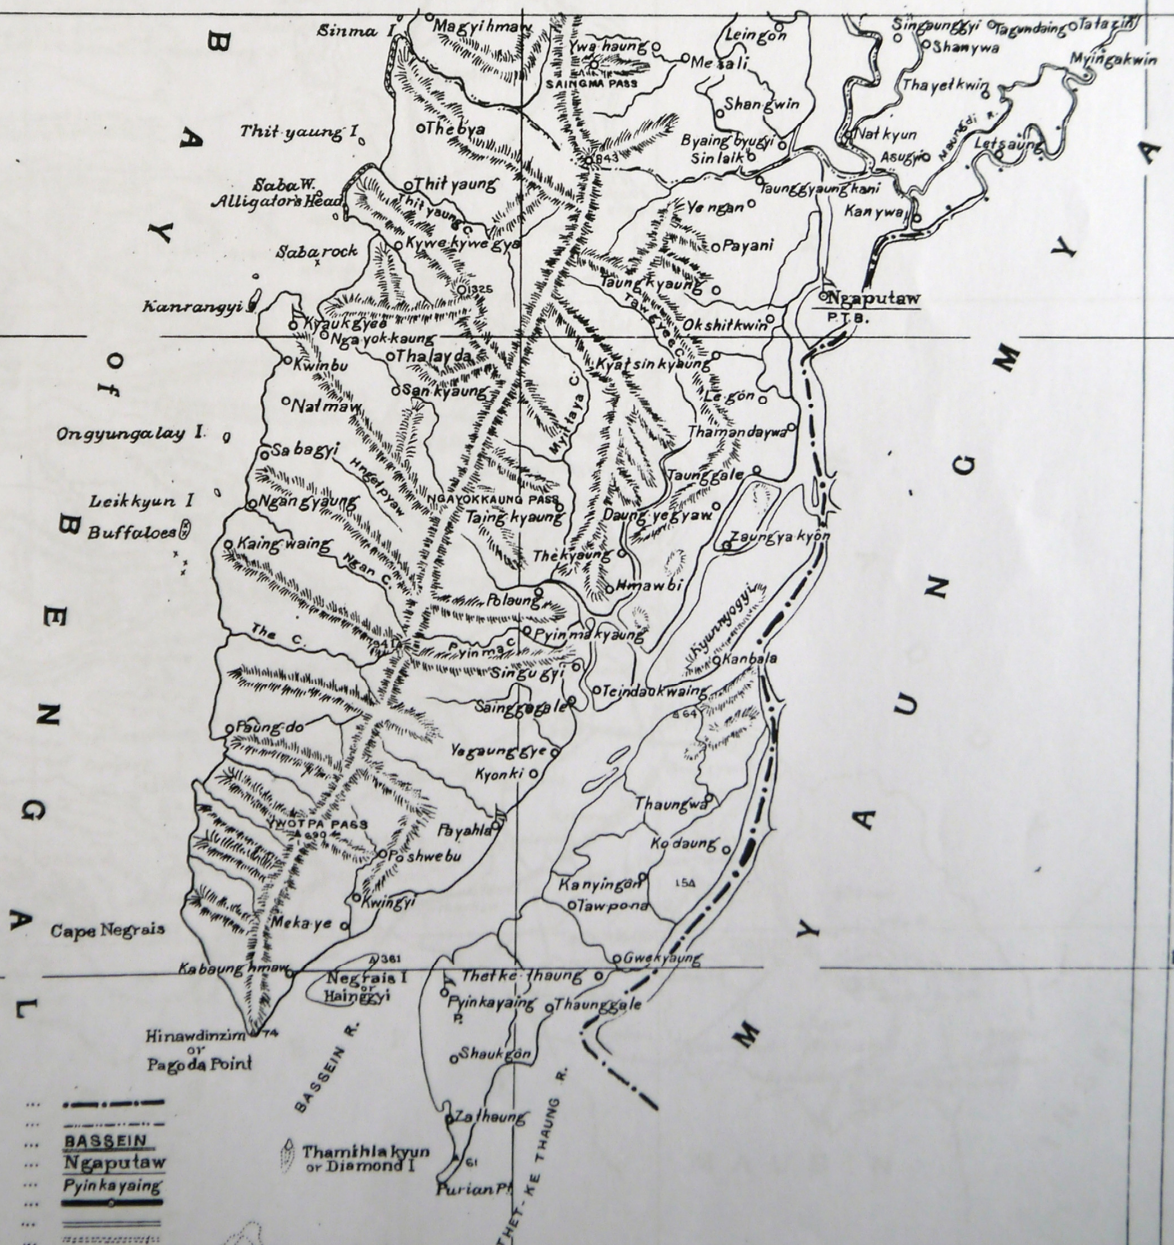

BASSEIN DISTRICT

Scale 1 inch = 8 Miles
 Furlongs 0 5 10 15 Miles

Part No 2

Continuation Part No 1

REFERENCES.

District boundary
Township—do
District headquarters	BASSEIN
Township—do	Ngaputaw
Villages	Pyinkayasing
Railway line
Mettalled road
Unmettalled road
Trade route
Police Station
Post office
Telegraph office
P.W.D. Bungalow
District Rest House

Alguada Reef
 156 Light house

Phaeton shoal

Thamihla kyun
 or Diamond I.

P
 T
 B
 M