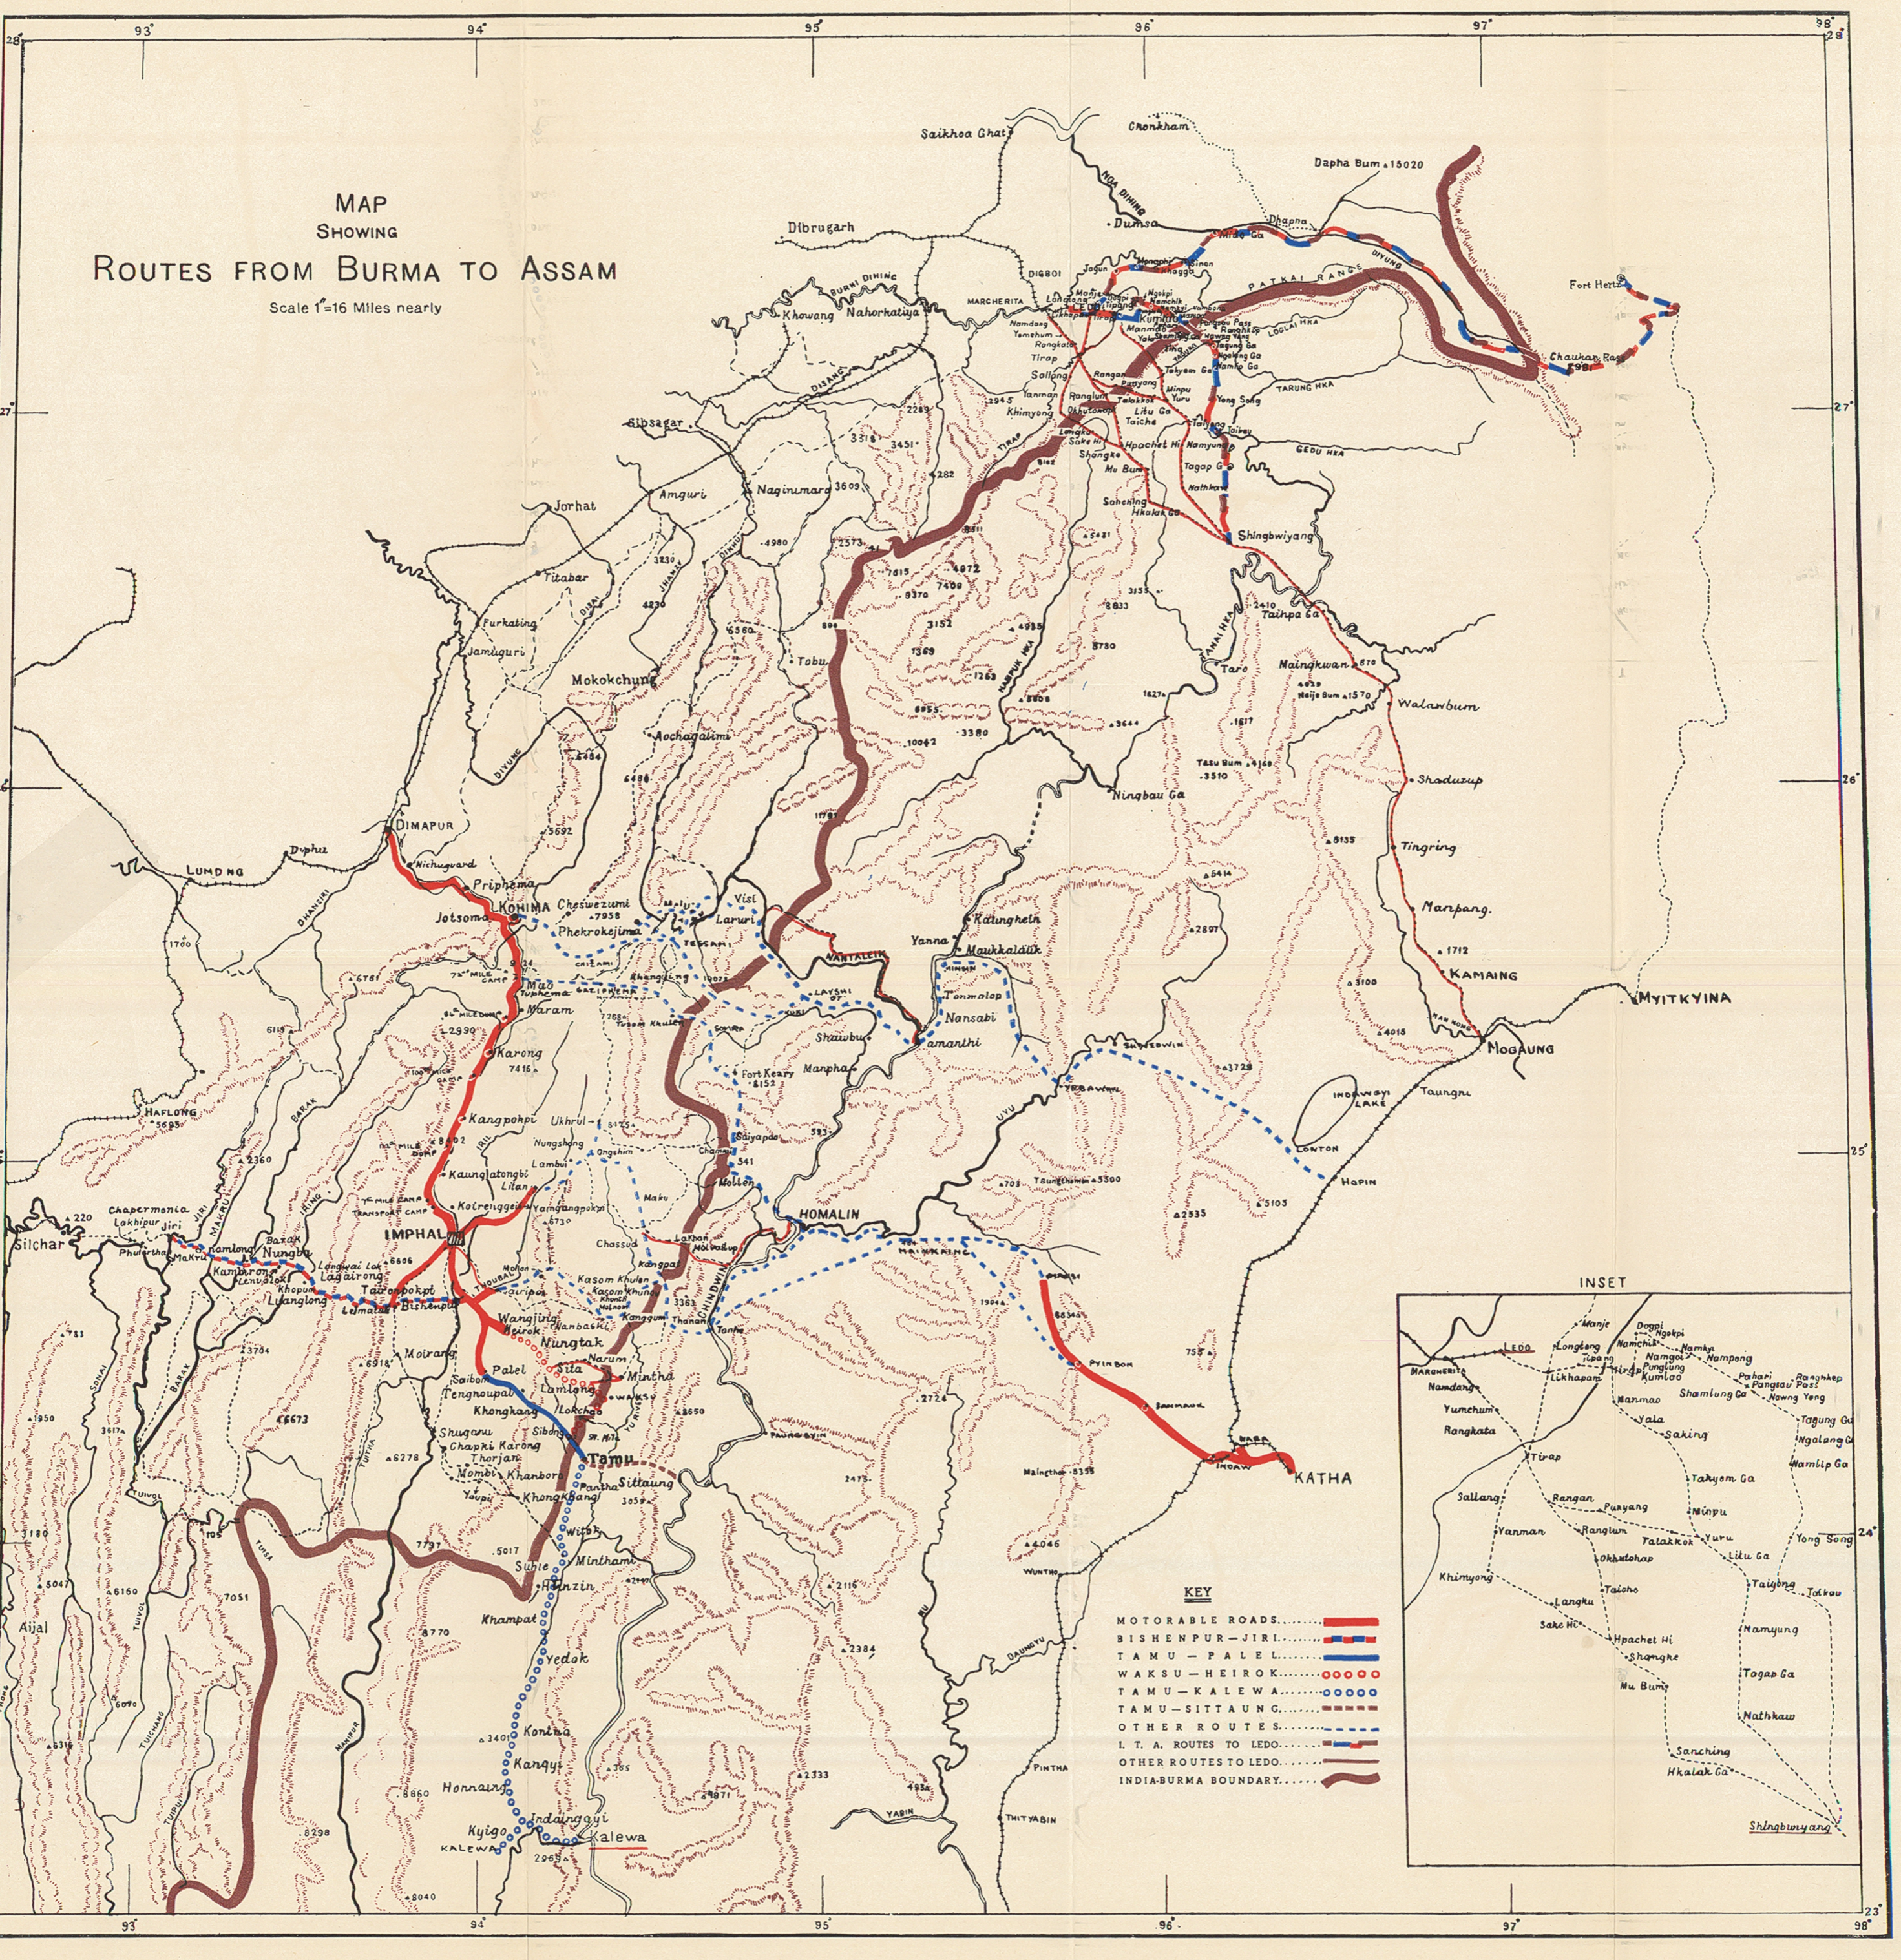

MAP SHOWING ROUTES FROM BURMA TO ASSAM

Scale 1"=16 Miles nearly

- KEY**
- MOTORABLE ROADS.....
 - BISHENPUR-JIRI.....
 - TAMU - PALEL.....
 - WAKSU-HEIROK.....
 - TAMU-KALEWA.....
 - TAMU-SITTAUNG.....
 - OTHER ROUTES.....
 - I. T. A. ROUTES TO LEDO.....
 - OTHER ROUTES TO LEDO.....
 - INDIA-BURMA BOUNDARY.....