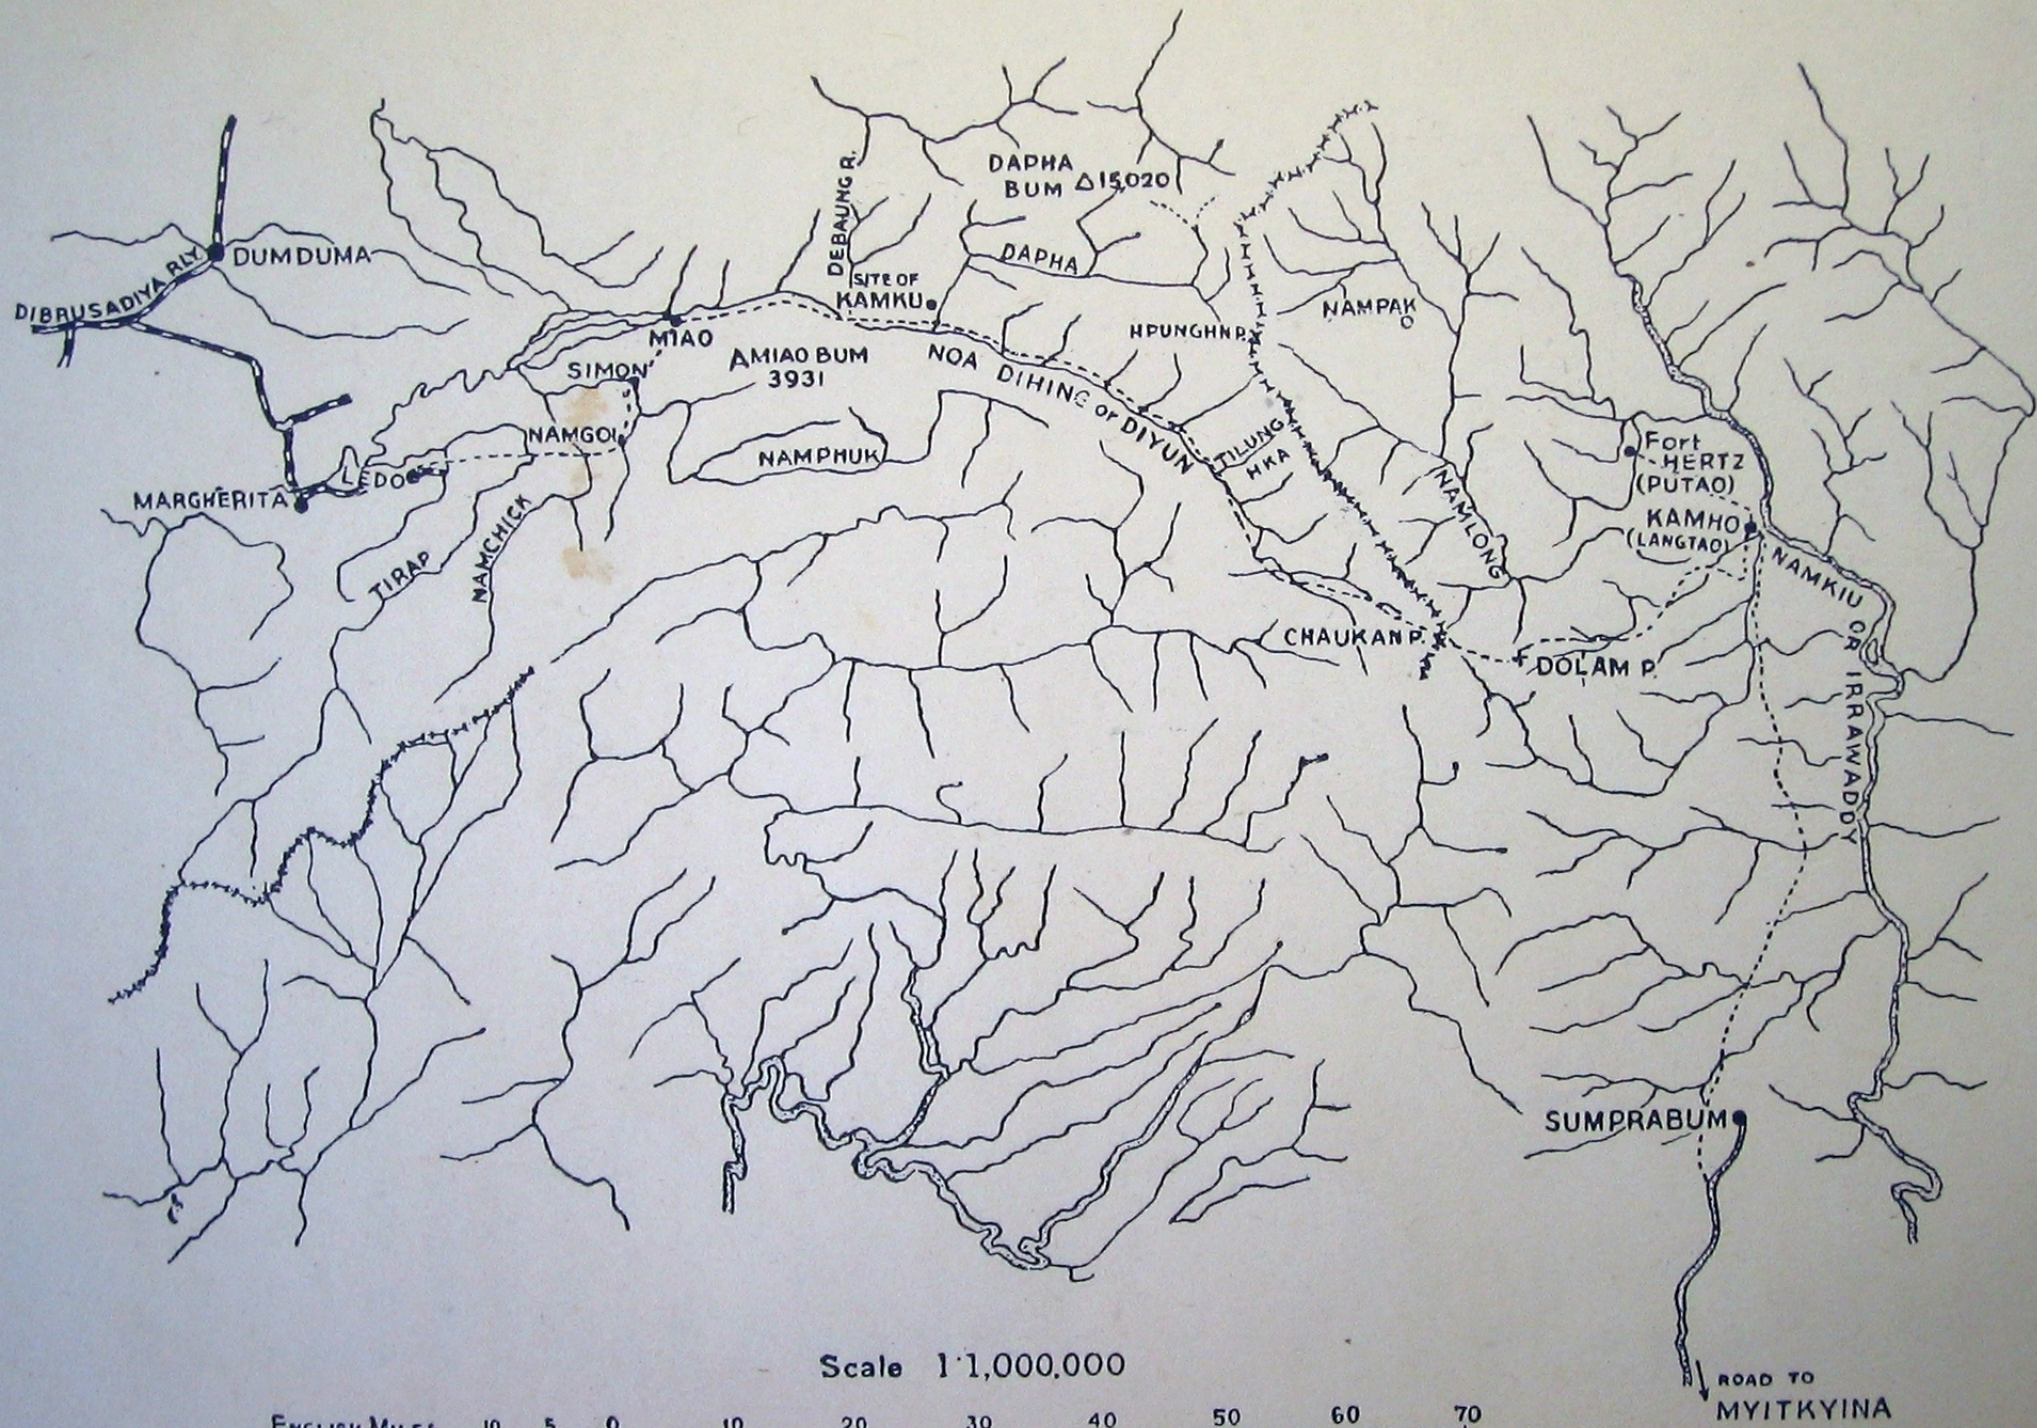

THE CHAUKAN AREA

Scale 1:1,000,000

ENGLISH MILES 10 5 0 10 20 30 40 50 60 70

1 INCH = 15.78 MILES