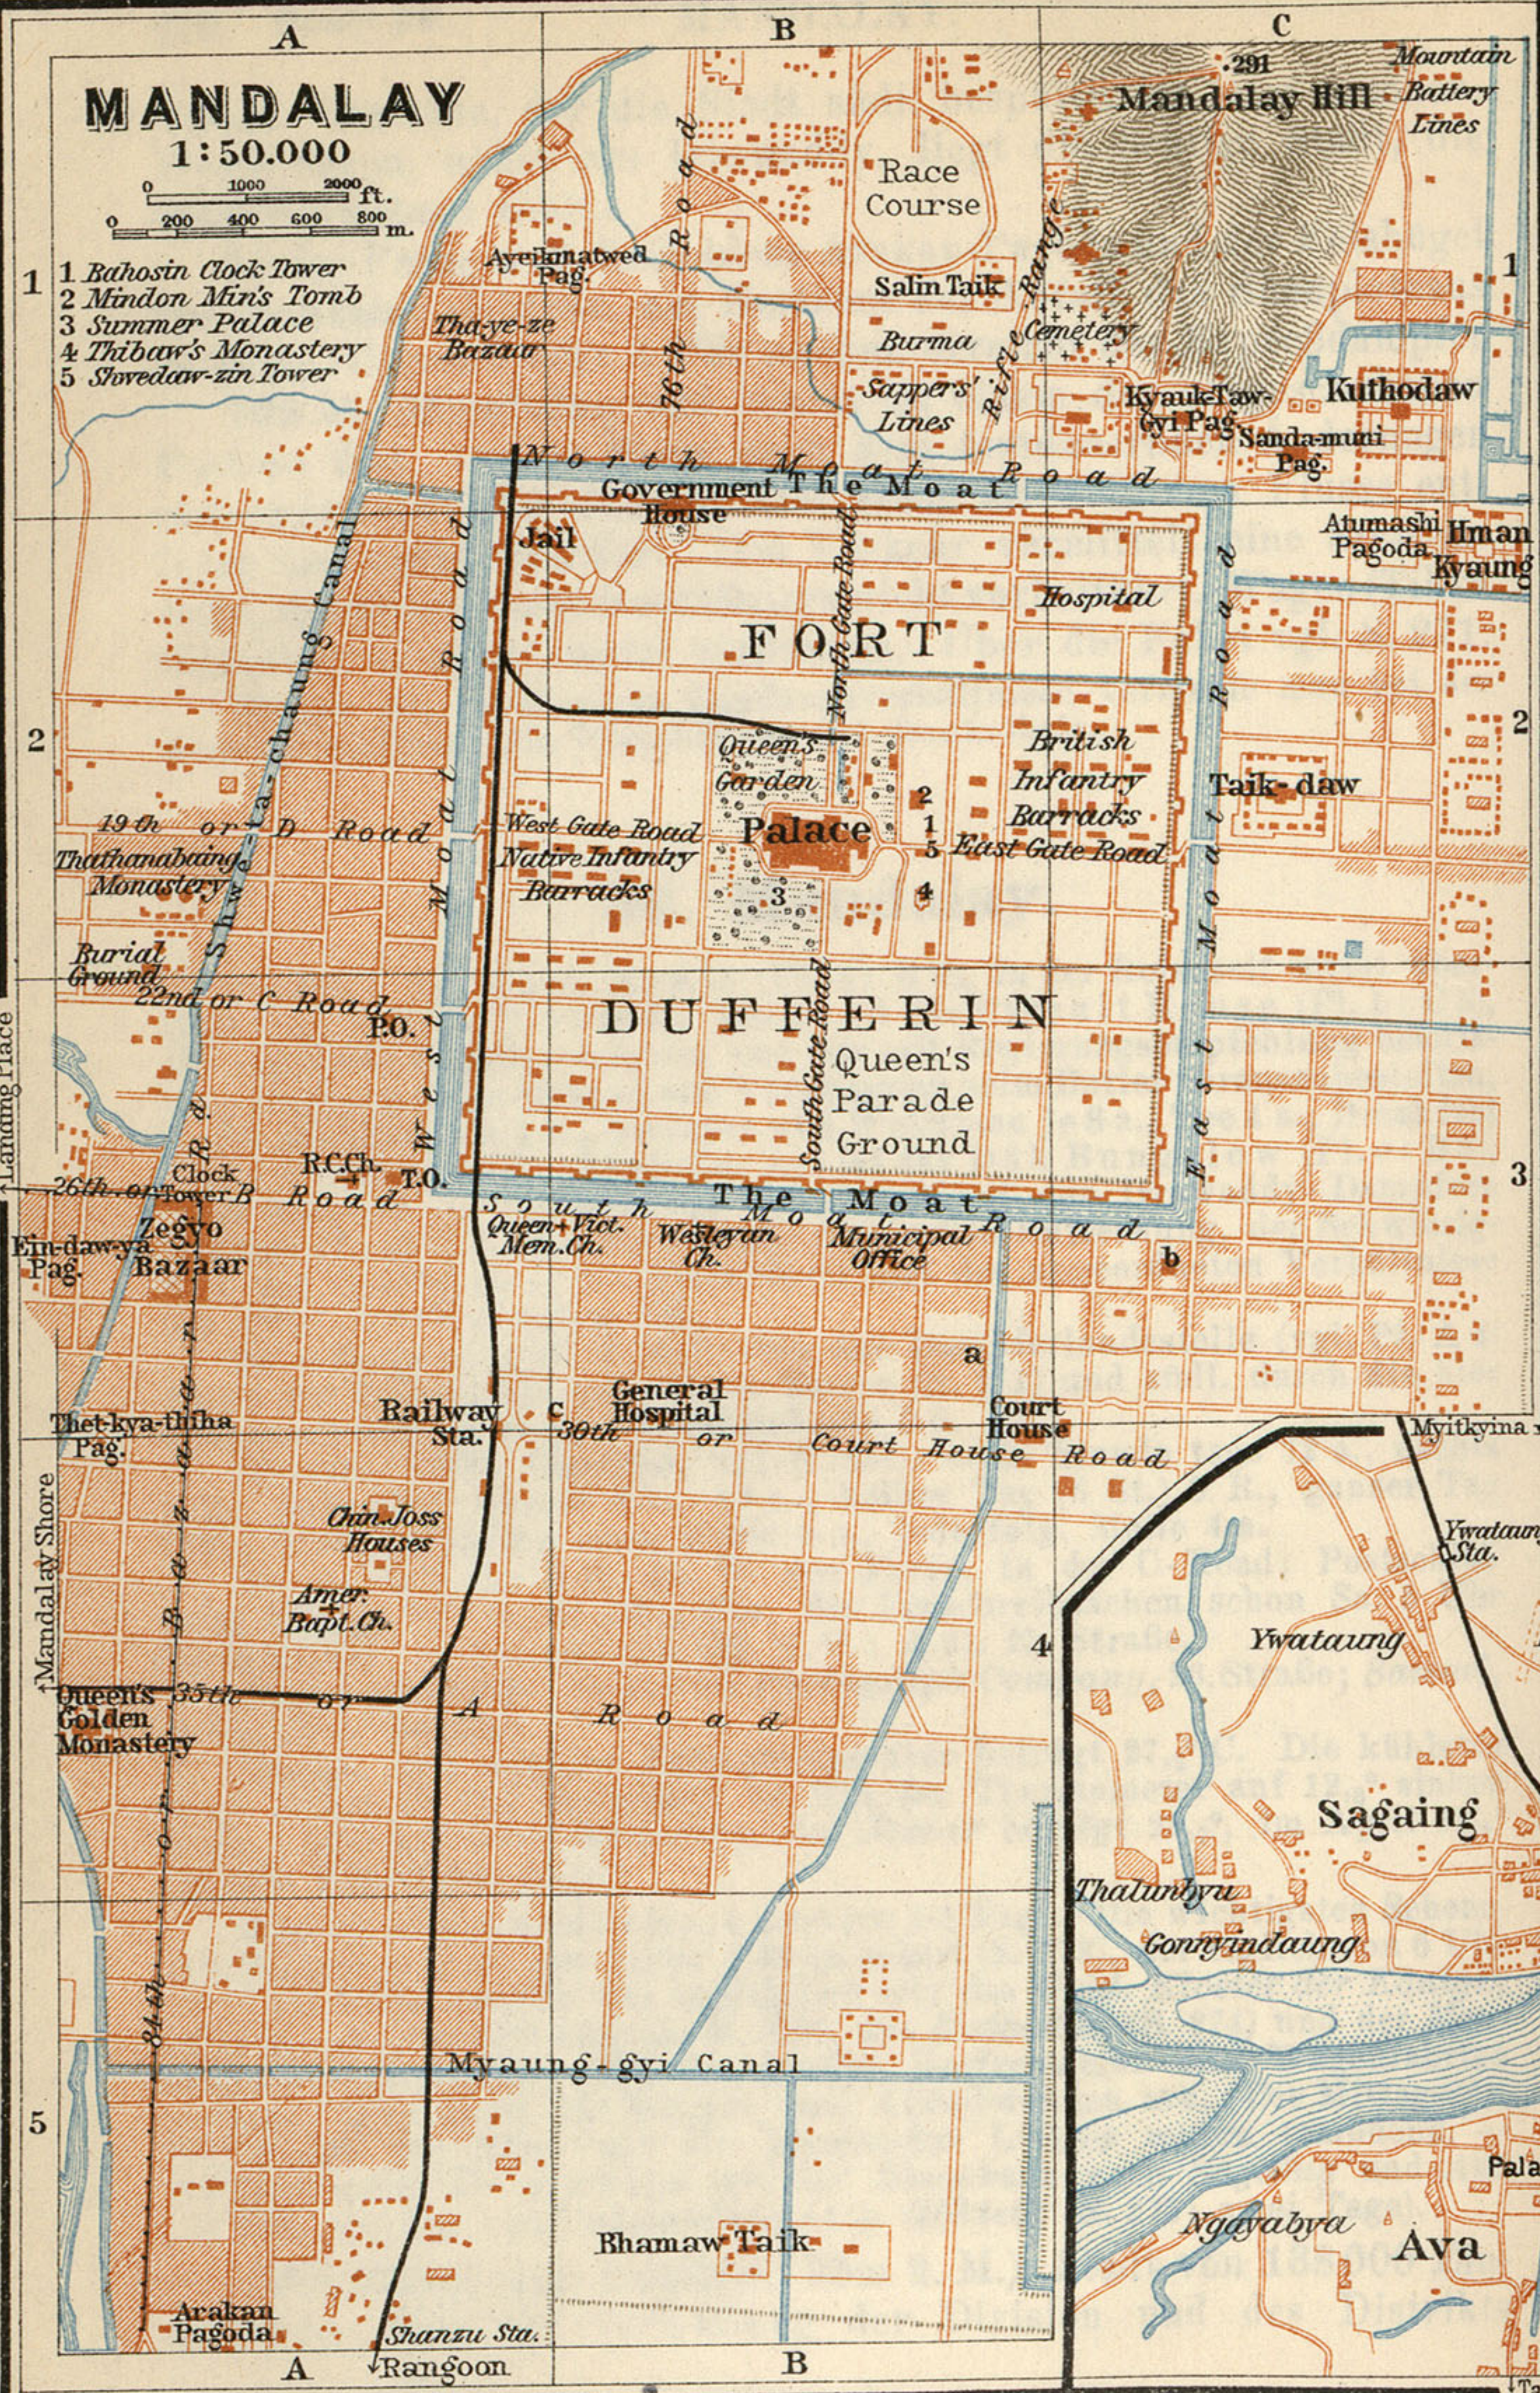

MANDALAY

1:50,000

- 1 Bahosin Clock Tower
- 2 Mindon Min's Tomb
- 3 Summer Palace
- 4 Thibaw's Monastery
- 5 Shwedaw-zin Tower

ENVIRONS OF MANDALAY

1:150,000