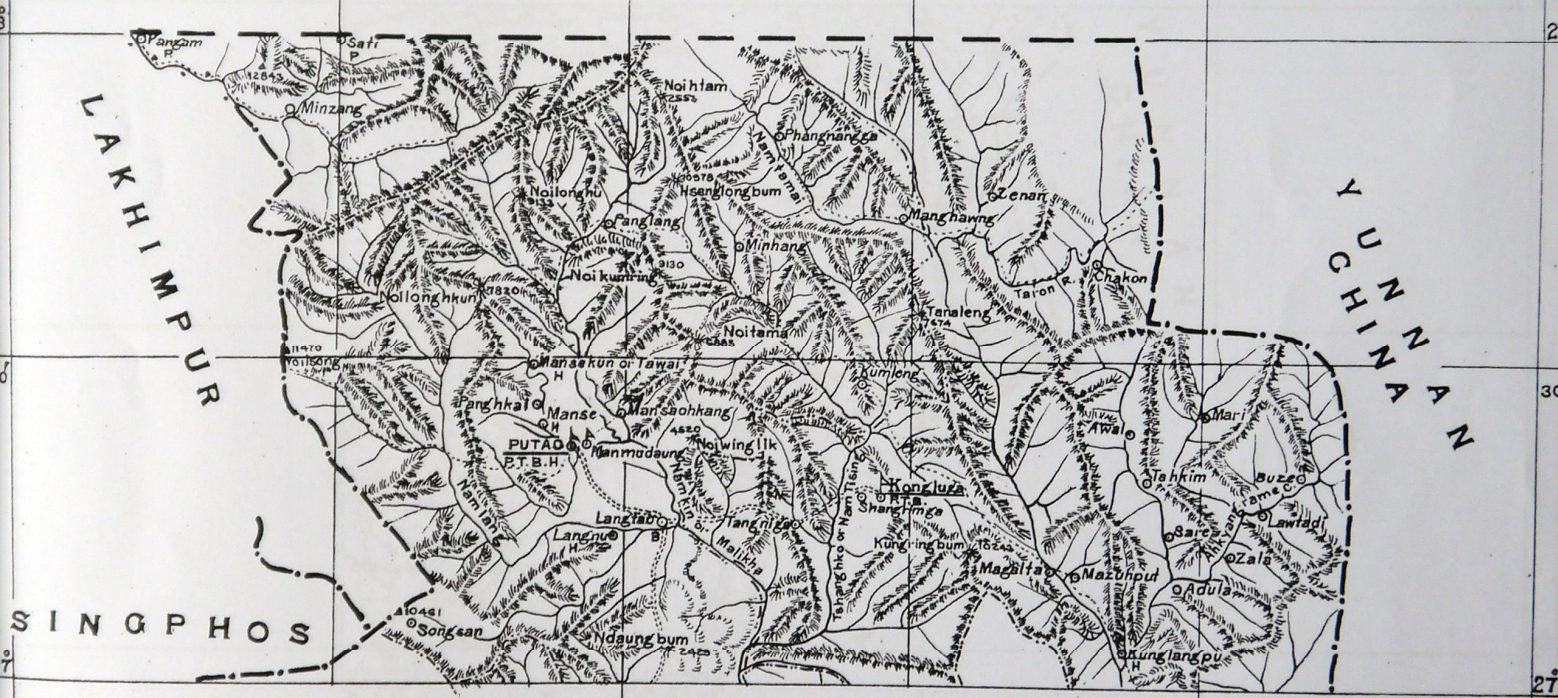

# PUTAO DISTRICT

Scale 1 inch = 16 Miles

Part No 1

Continuation Part No 3

Continuation Part No 2

### REFERENCES.

District boundary	...	---
Township do	...	---
District headquarters	...	PUTAO
Township do	...	Kongluga
Villages	...	Manmudaung
Railway line	...	—+—+—+—
Metalled road	...	====
Unmetalled road	...	=====
Trade route	...	-----
Police Station	...	⌒
Post office	...	⊙
Telegraph office	...	⊕
P.W.D. Bungalow	...	⊙
District Rest House	...	⊙