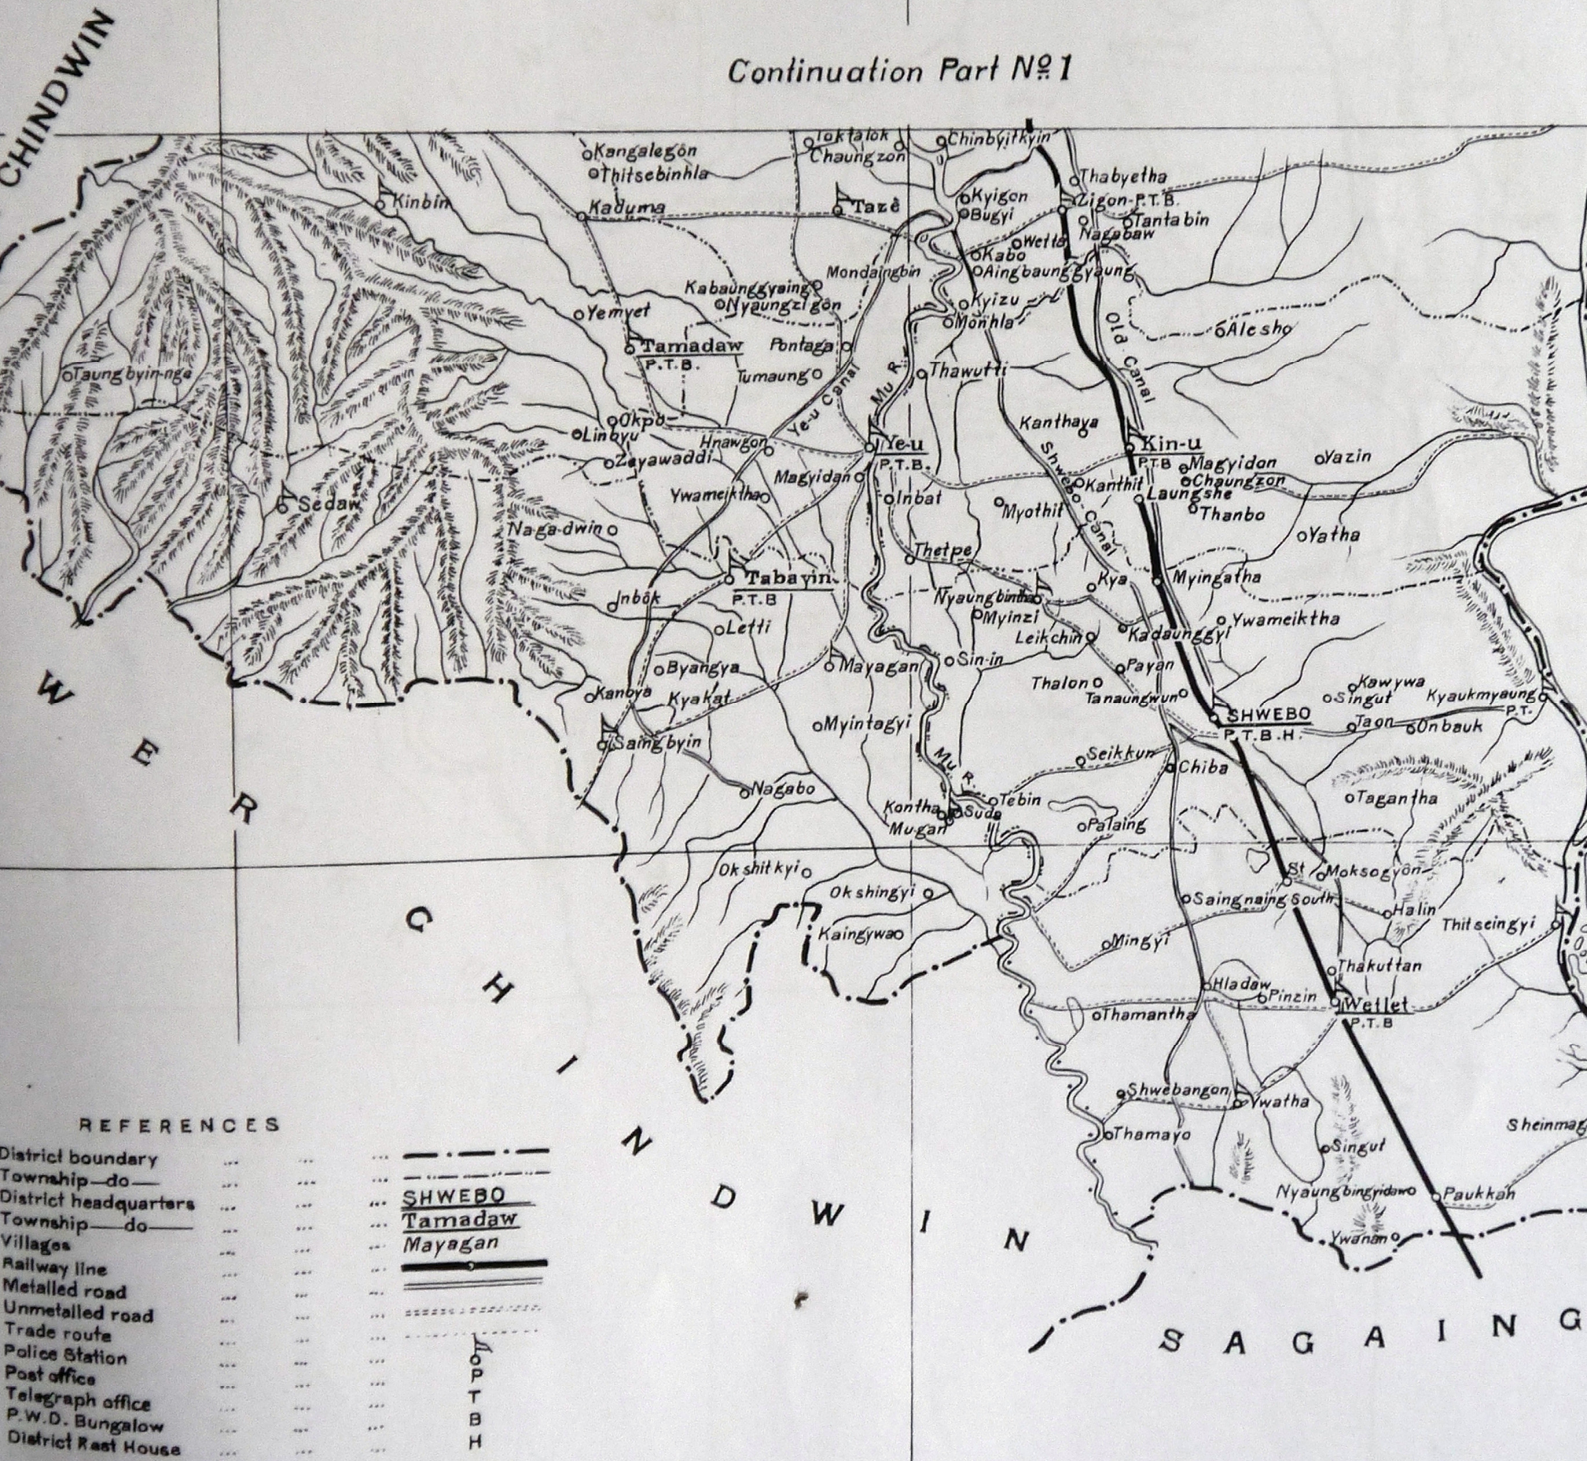

SHWEBO DISTRICT

Scale 1 inch = 8 Miles

Part No 2

Continuation Part No 1

REFERENCES

District boundary	---	---
Township do	---	---
District headquarters	---	SHWEBO
Township do	---	Tamadaw
Villages	o	Mayagan
Railway line	---	---
Metalled road	---	---
Unmetalled road	---	---
Trade route	---	---
Police Station	---	---
Post office	---	---
Telegraph office	---	---
P.W.D. Bungalow	---	---
District Rest House	---	---

NORTH